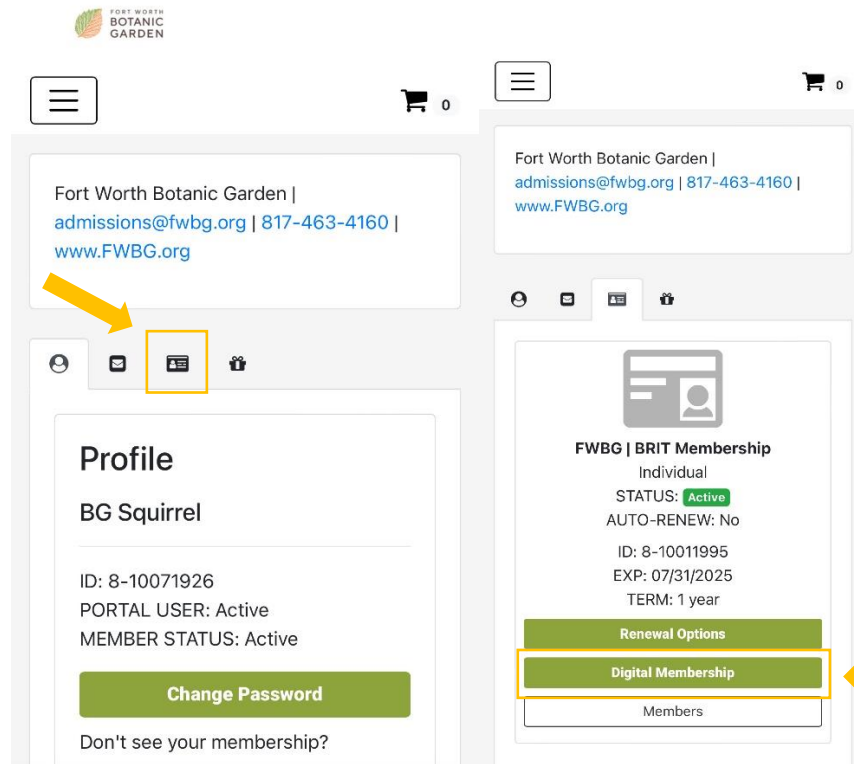

Download Your FWBG Digital Membership Card From the Member Portal

Step 1: From your smartphone, access the [Member Portal](#) and log in to your account.

Need help logging in to your account? [Click here](#) for instructions.

Step 2: Once you are logged in, select the three lines in the top left corner of the page. At the bottom of the menu, select your name, and Profile.

Download Your FWBG Digital Membership Card From the Member Portal

Step 3: On the Profile page, select the membership card icon, and select Digital Membership.

Step 4: Download your digital membership card by selecting your name, and downloading to Apple Wallet for iPhone users, or Google Wallet for Android Users.