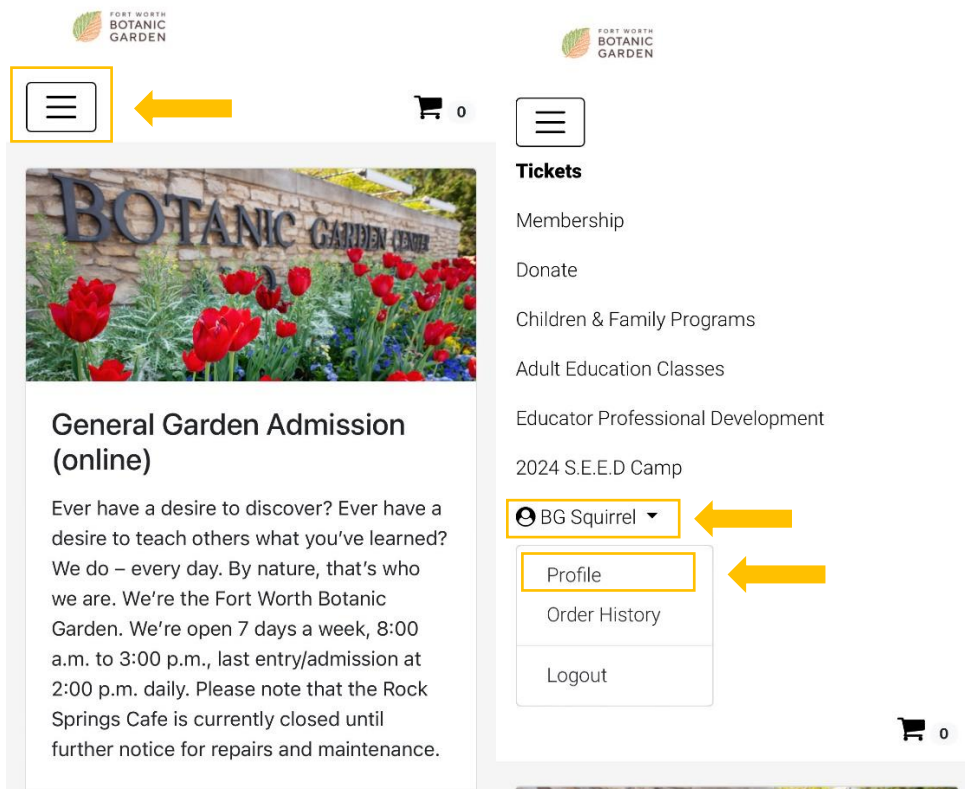

Download Your FWBG Digital Membership Card From the Member Portal

Step 1: From your smartphone, access the [Member Portal](#) and log in to your account.

Need help logging in to your account? [Click here](#) for instructions.

Step 2: Once you are logged in, select the three lines in the top left corner of the page. At the bottom of the menu, select your name, and Profile.

Download Your FWBG Digital Membership Card From the Member Portal

Step 3: On the Profile page, select the membership card icon, and select Digital Membership.

Step 4: Download your digital membership card by selecting your name, and downloading to Apple Wallet for iPhone users, or Google Wallet for Android Users.