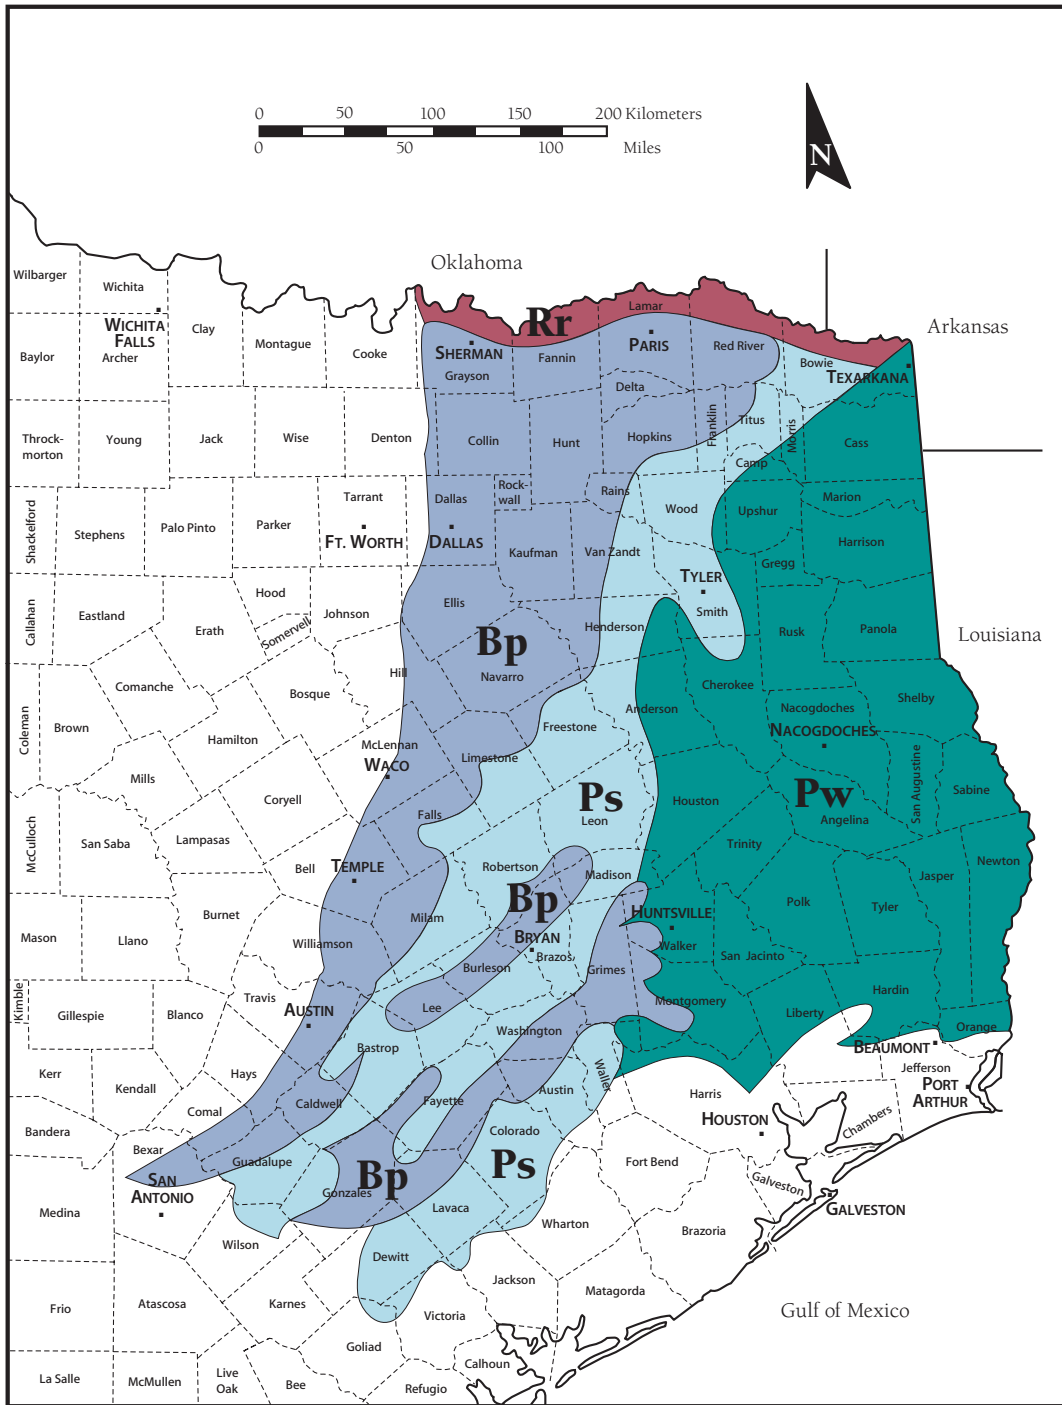

4 INTRODUCTION/GEOGRAPHIC AREA OF EAST TEXAS

FIG. 2/ VEGETATIONAL AREAS OF EAST TEXAS. FIGURE PRODUCED BY BRIT/AUSTIN COLLEGE; REPRODUCTION OF THIS IMAGE DOES NOT REQUIRE COPYRIGHT PERMISSION.

- Bp** BLACKLAND PRAIRIE
- Pw** PINEYWOODS
- Ps** POST OAK SAVANNAH
- Rr** RED RIVER AREA