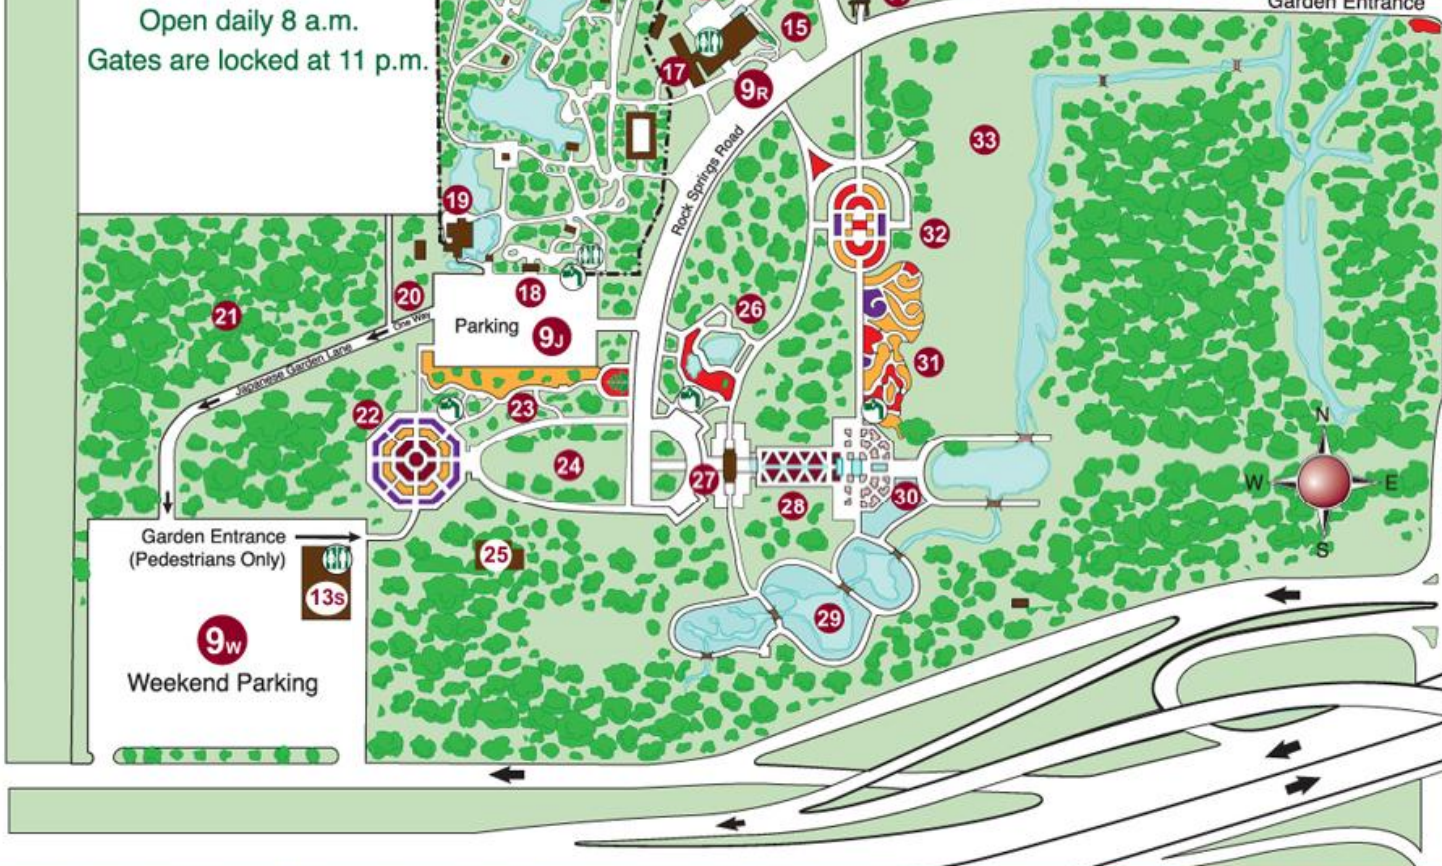

Fort Worth Botanic Garden Key To Locations

- 1 DEBORAH BEGGS MONCRIEF GARDEN CENTER
- 2 MARGERY LEONARD COURTYARD
- 3 CONSERVATORY (Admission charged)
- 4 DOROTHEA LEONHARDT LECTURE HALL
- 5 GEORGE BEGGS, JR. GARDEN
- 6 WATER CONSERVATION GARDEN
- 7 ADELAIDE POLK FULLER GARDEN
- 8 TEXAS GARDEN CLUBS, INC.
- 9 PARKING AREAS
- 10 COMPOST OUTPOST
- 11 TEXAS NATIVE FOREST BOARDWALK
- 12 SISTER CITIES INTERNATIONAL GROVE
- 13 PRODUCTION GREENHOUSES (N/S)
- 14 NORTH VISTA
- 15 ROCK SPRINGS CENTER & THE GARDENS RESTAURANT
- 16 FRAGRANCE GARDEN
- 17 EXHIBITION GREENHOUSE
- 18 JAPANESE GARDEN ENTRANCE (Admission charged)
- 19 GIFT STORES
- 20 CACTUS GARDEN
- 21 GROVE
- 22 TRIAL GARDEN
- 23 FOUR SEASONS GARDEN
- 24 HORSESHOE
- 25 CHILDREN'S GARDEN
- 26 PERENNIAL GARDEN
- 27 SHELTER HOUSE
- 28 ROSE RAMP
- 29 ROCK SPRINGS WOODS
- 30 LOWER ROSE GARDEN
- 31 REPUBLIC OF TEXAS & MINIATURE ROSE GARDENS
- 32 OVAL ROSE GARDEN
- 33 SOUTH VISTA

Wheelchair Accessibility: Portions of the grounds are limited in access. A map is available for recommended routes in the Japanese Garden. The Conservatory and buildings are wheelchair accessible.

Open daily 8 a.m.
Gates are locked at 11 p.m.

Montgomery Street

To Fort Worth Zoo

University Drive

To Museums

FORT WORTH BOTANIC GARDEN GUIDE MAP

CONSERVATORY

Daylight Saving Time

Monday - Saturday 10 a.m. - 6 p.m.
Sunday 1 p.m. - 6 p.m.

Open daily during normal operating hours